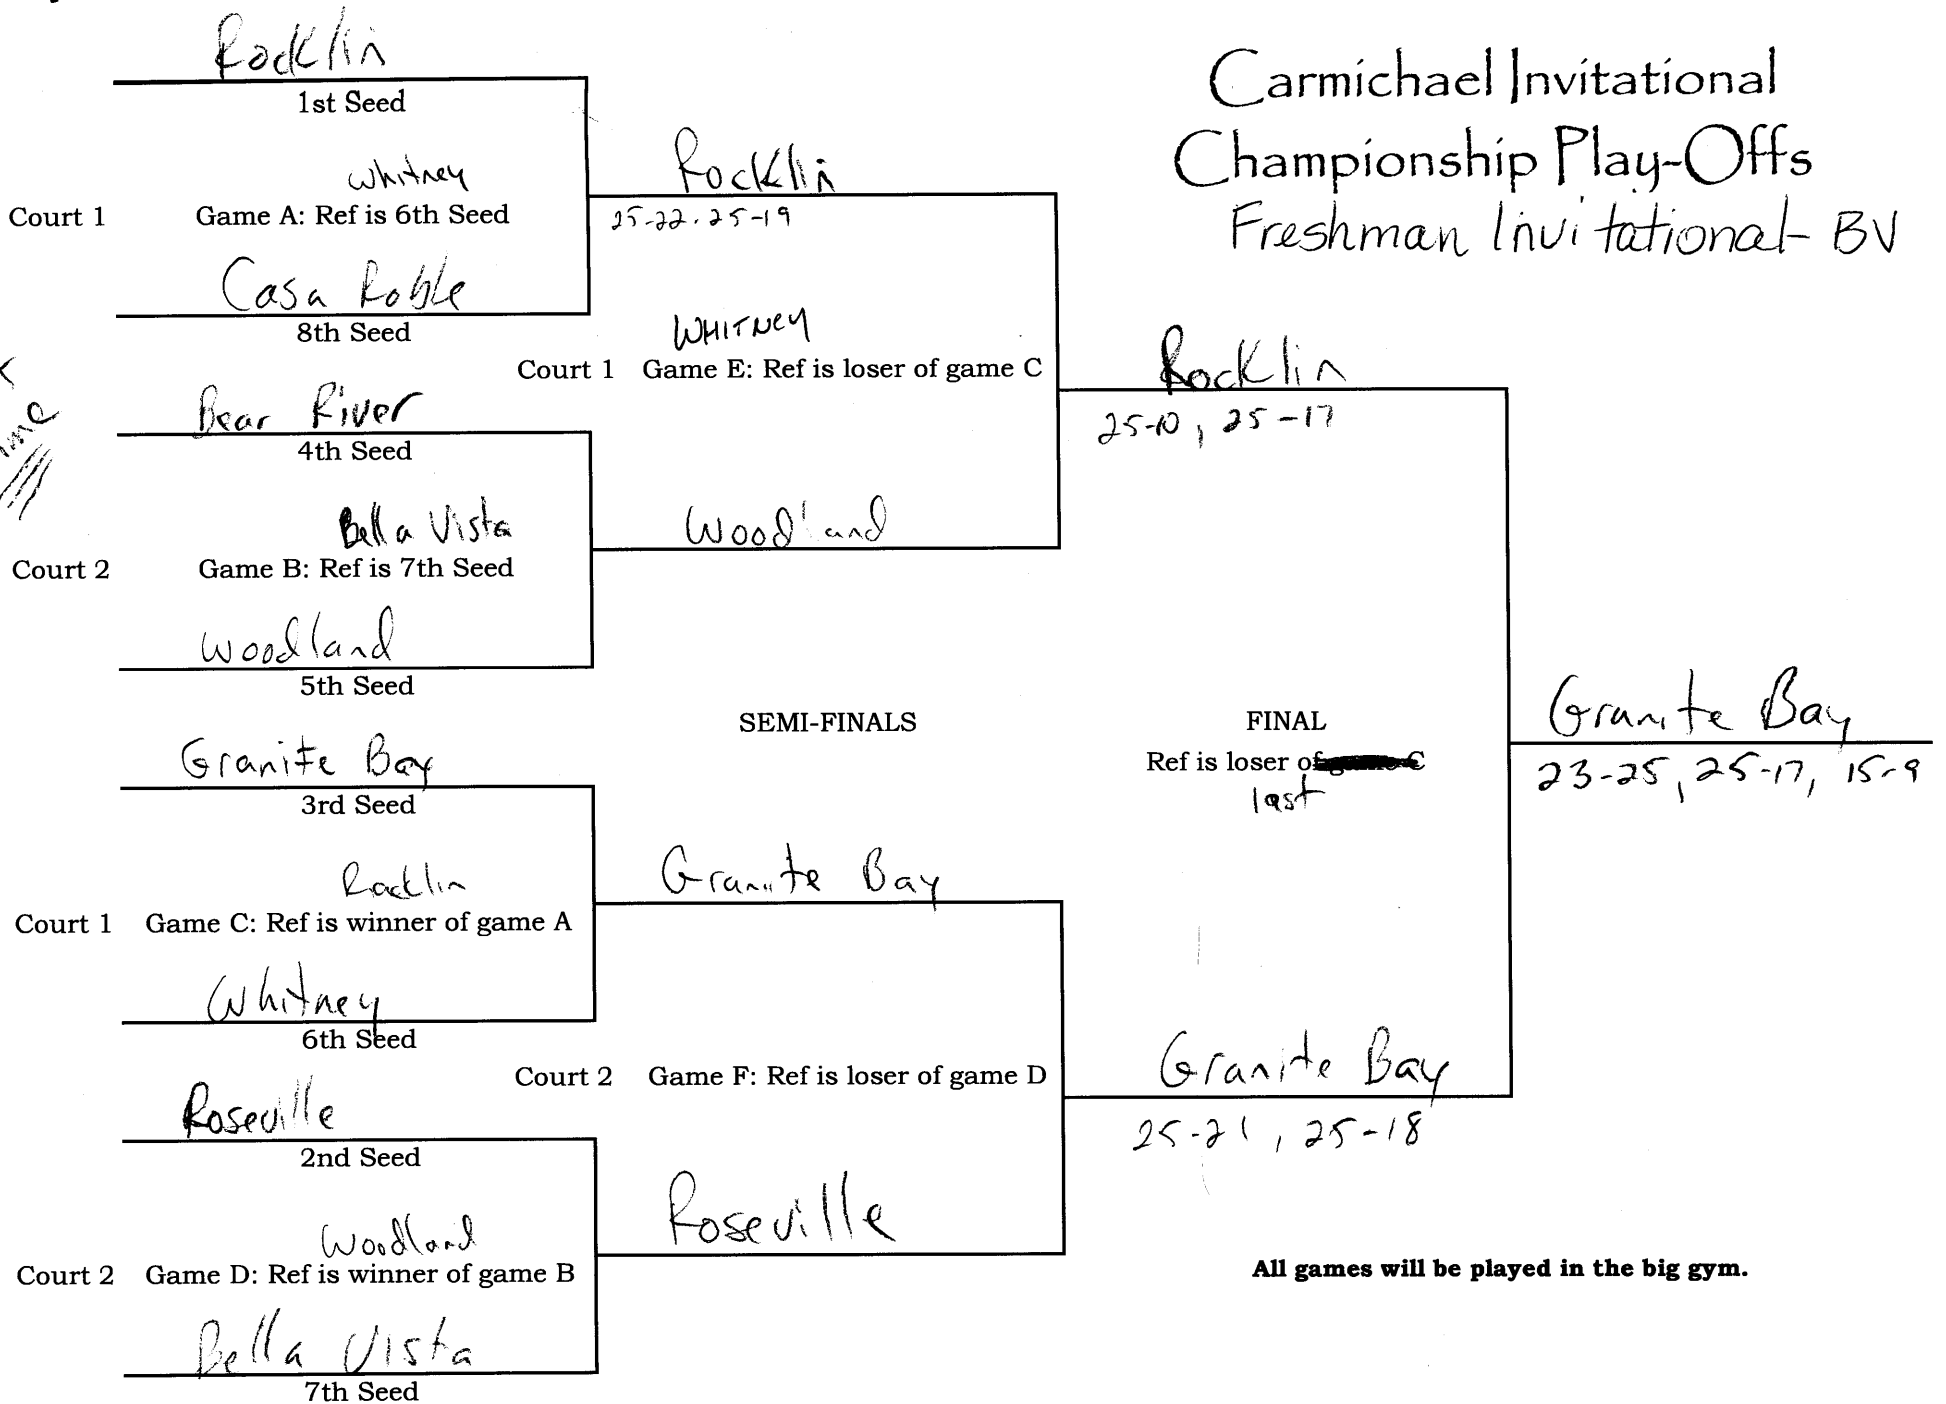

# Carmichael Invitational Championship Play-Offs Freshman Invitational- BV

30  
start  
time

All games will be played in the big gym.

# Carmichael Invitational Consolation Play-Offs Freshman Inv. - BV

Start  
2:30

West Campus

1st Seed

Mesa Verde  
Court 1 Game A  
Ref 3rd Seed

Zade/Kum

4th Seed

SEMI-FINALS

Del Campo

2nd Seed

Court 1 Game B  
Ref is loser of game A

Mesa Verde

3rd Seed

West Campus

FINAL  
Ref is loser of game B

Del Campo